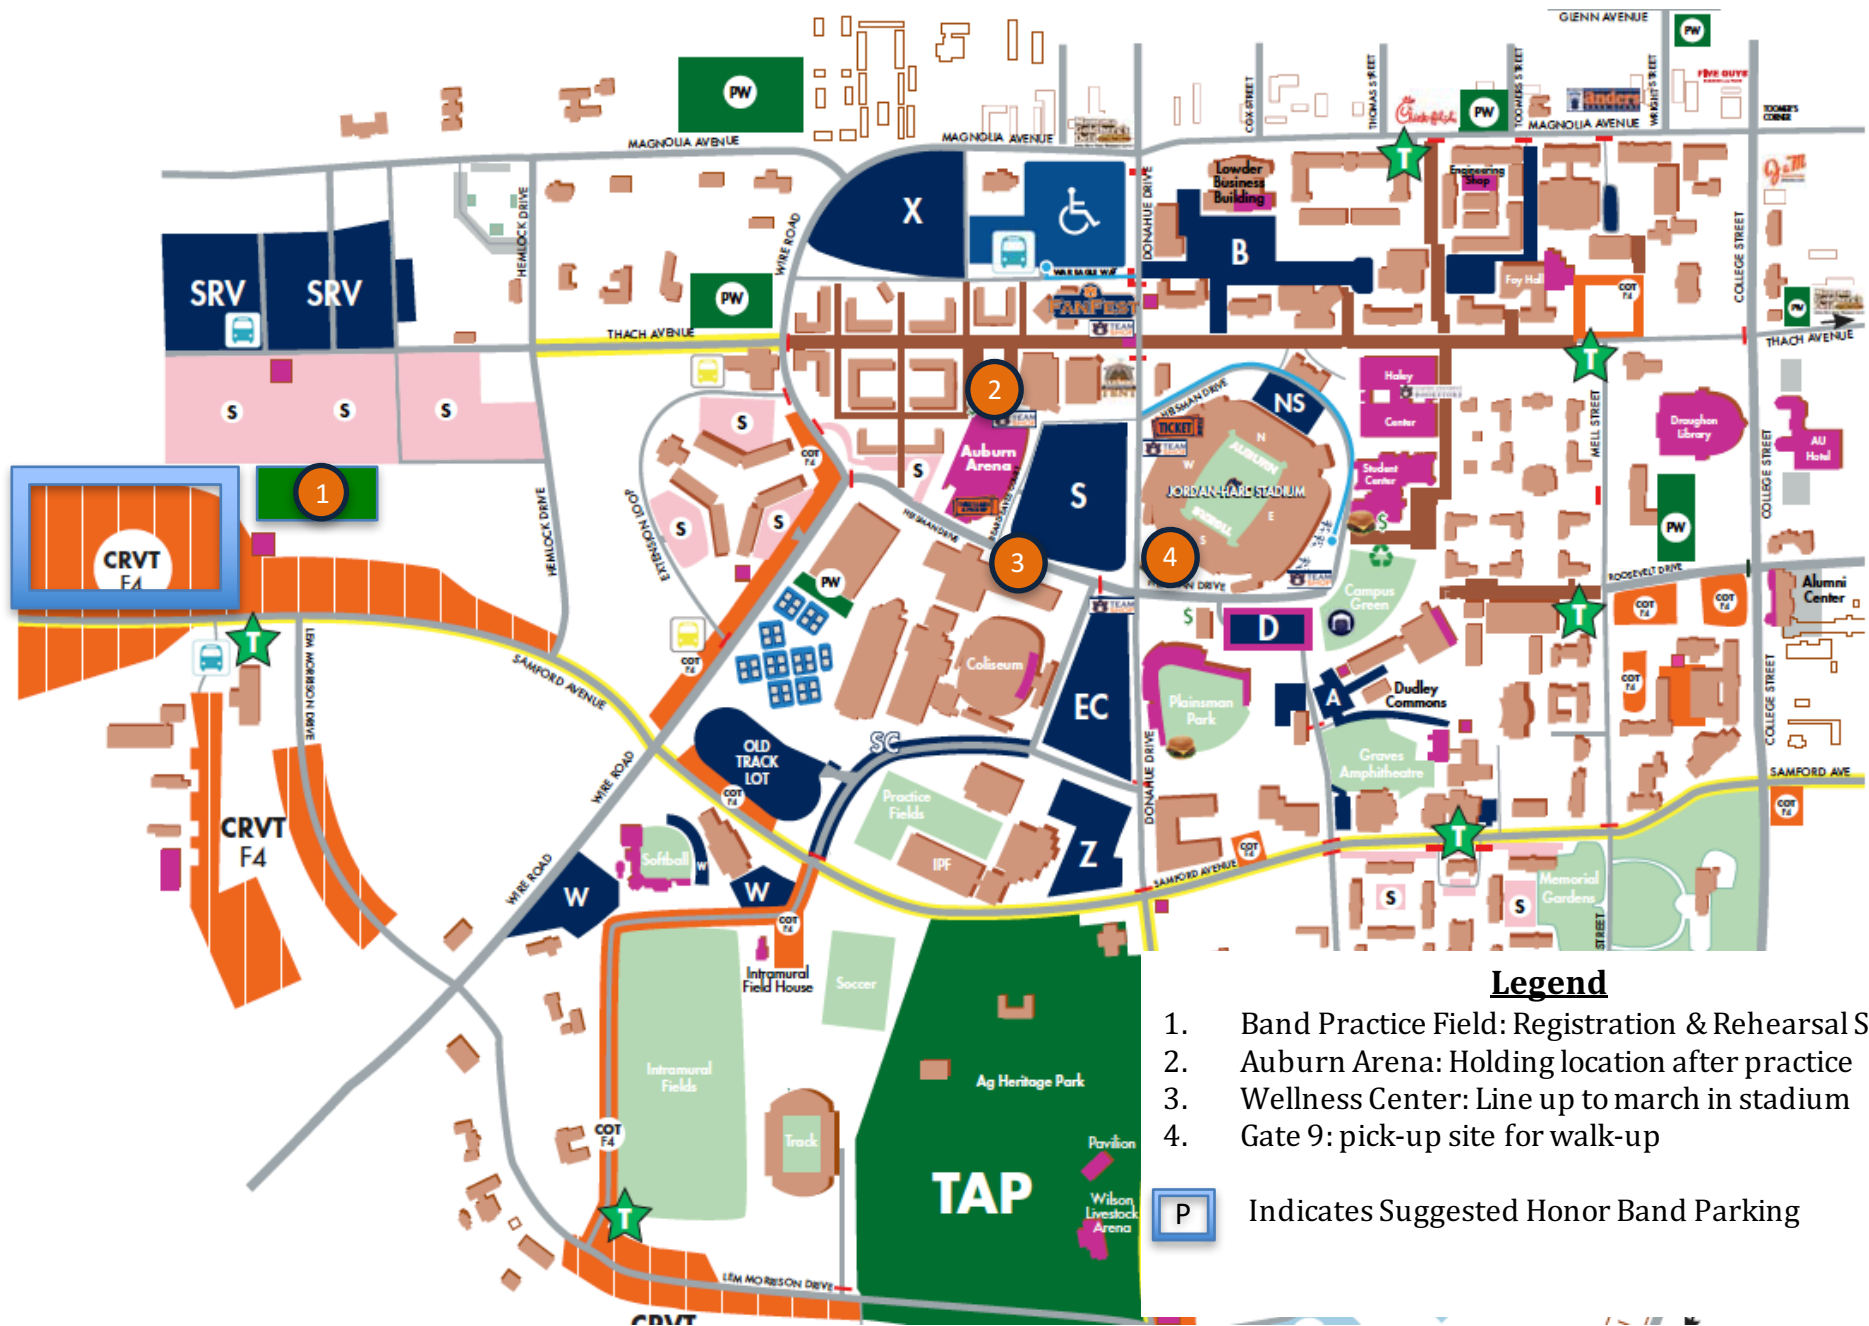

Auburn University Marching Honor Band

Legend

1. Band Practice Field: Registration & Rehearsal Site
2. Auburn Arena: Holding location after practice
3. Wellness Center: Line up to march in stadium
4. Gate 9: pick-up site for walk-up

P Indicates Suggested Honor Band Parking