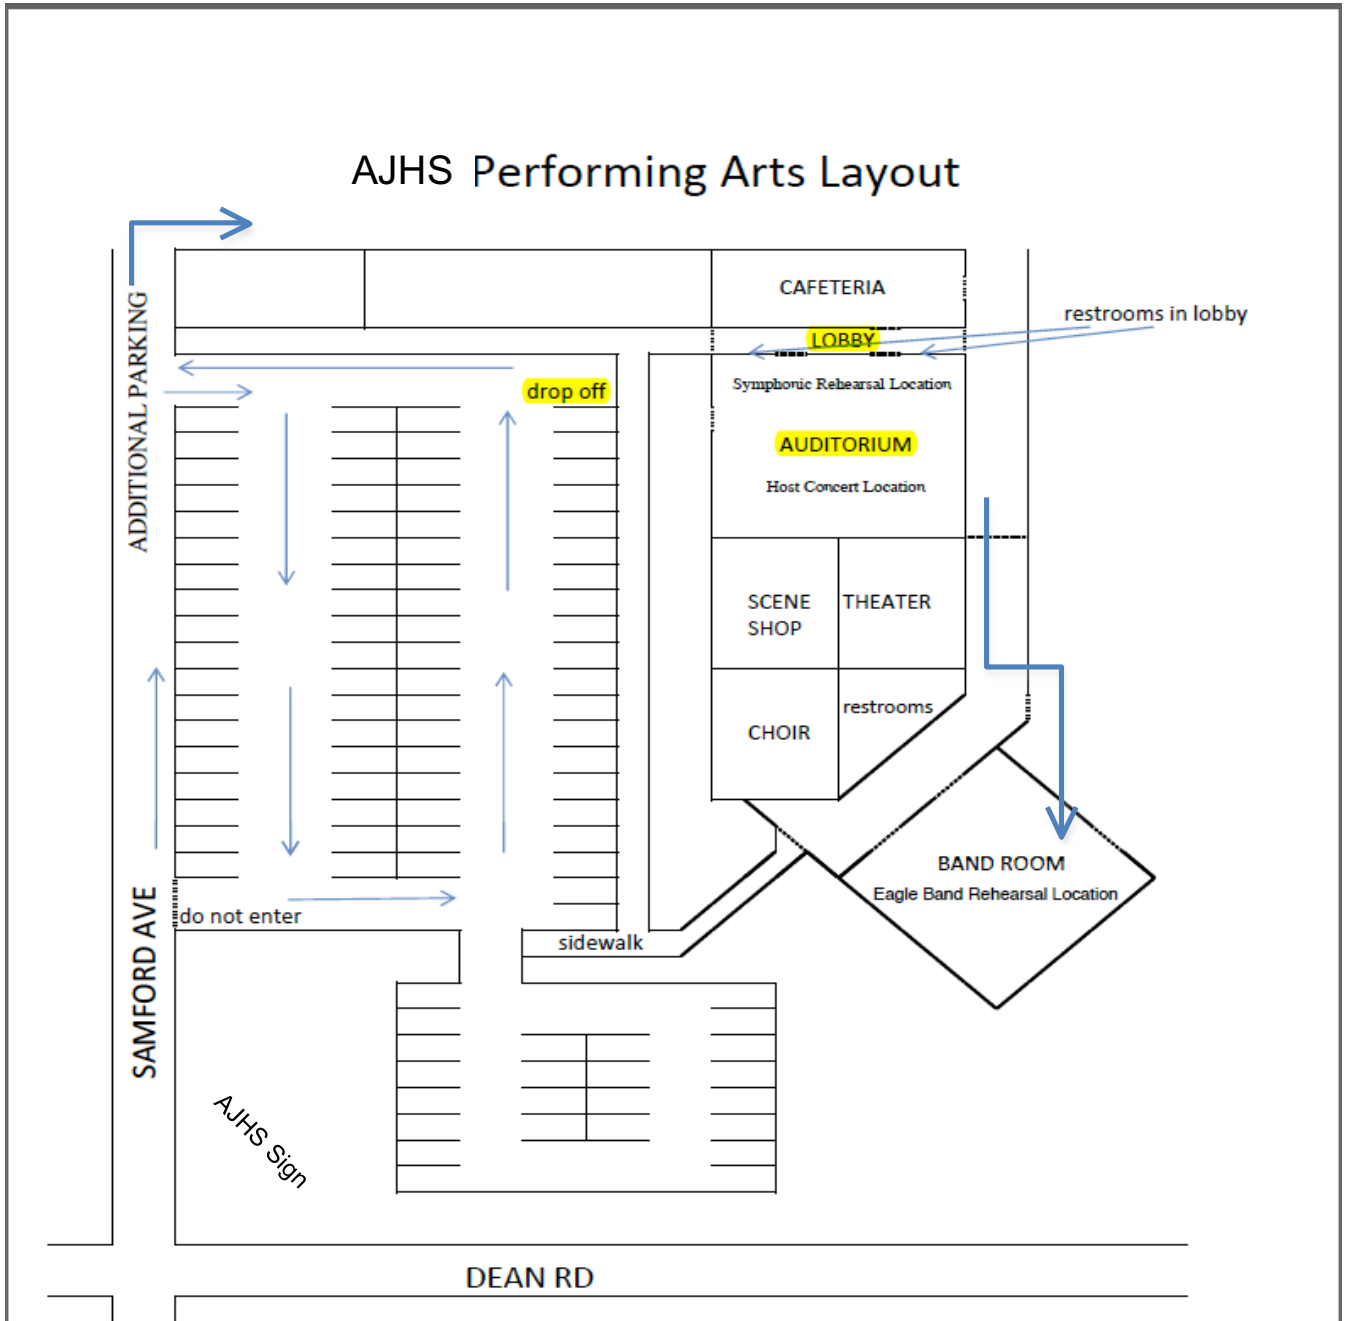

THURSDAY, FEBRUARY 8th - STUDENT DROP-OFF/ REGISTRATION

- When you arrive at the Goodwin Music Building, drop off Honor Band Festival participants, along with their instruments, in front of the building on Samford Avenue.
- The driver should then continue west on Samford Avenue and turn Right on Duncan Dr. to park in the 4th level of the Stadium parking deck.
- Individuals requiring additional assistance traveling from the parking deck to Goodwin Hall please notify LaToya Webb (law0065@auburn.edu)

Goodwin Music Building –Symphonic and Tiger Rehearsals

Parking on campus is extremely limited. Students can be dropped off in front of Goodwin Music Building on Samford Avenue. Parent attendance is not required at rehearsal. If you would like to attend rehearsal and attempt to park on campus, continue west on Samford Avenue and turn right on Duncan Drive to park in visitor parking on the 4th level of the stadium deck. You will receive a permit from the attendant in the kiosk at the ramp to the fourth level. **Again, if you are ticketed for parking on campus without a permit, we cannot have it excused. If you park illegally, there is a possibility your car will be towed!** The Symphonic Band will rehearse in Stephenson Hall (directly across from the band room) and the Tiger Band will rehearse in the band room.

SATURDAY, FEBRUARY 10th - Auburn Performing Arts Center- Final Performance

The Auburn Performing Arts Center is located at Auburn Junior High School, approximately one mile from Goodwin Music Building. For both parking and student drop off, head east on Samford Avenue and cross over Dean Road. Take the second right into the Performing Arts Center parking lot. Additional parking is accessible from Dean Road on the opposite side of the school.

Auburn Junior High School Performing Arts Center Map

Toward AU Campus and Goodwin Hall