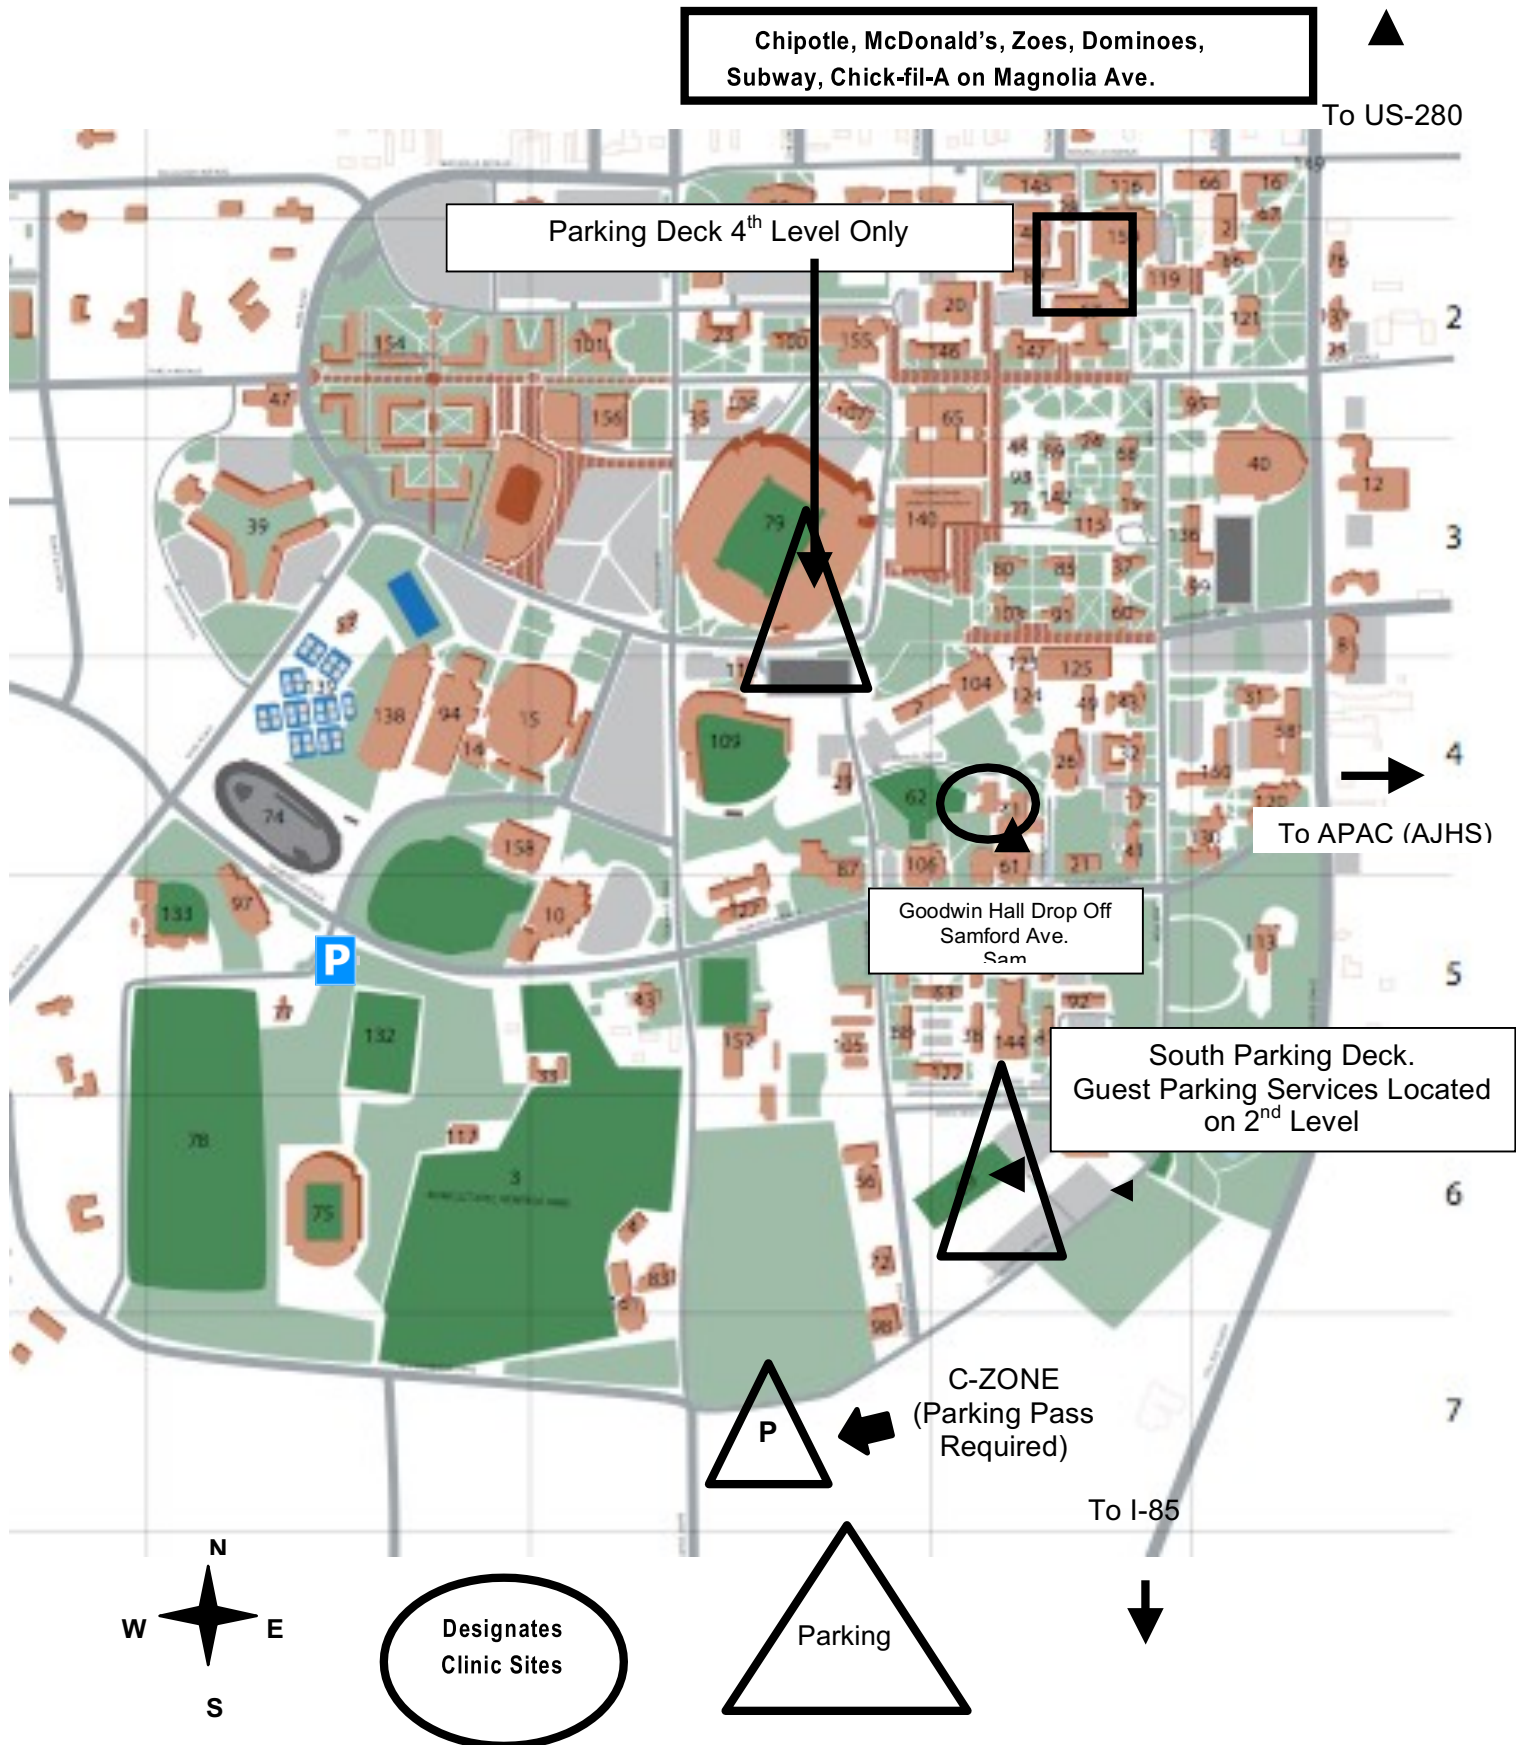

2018 Auburn University High School Symphonic Honor Band Festival

AUBURN UNIVERSITY CAMPUS MAP