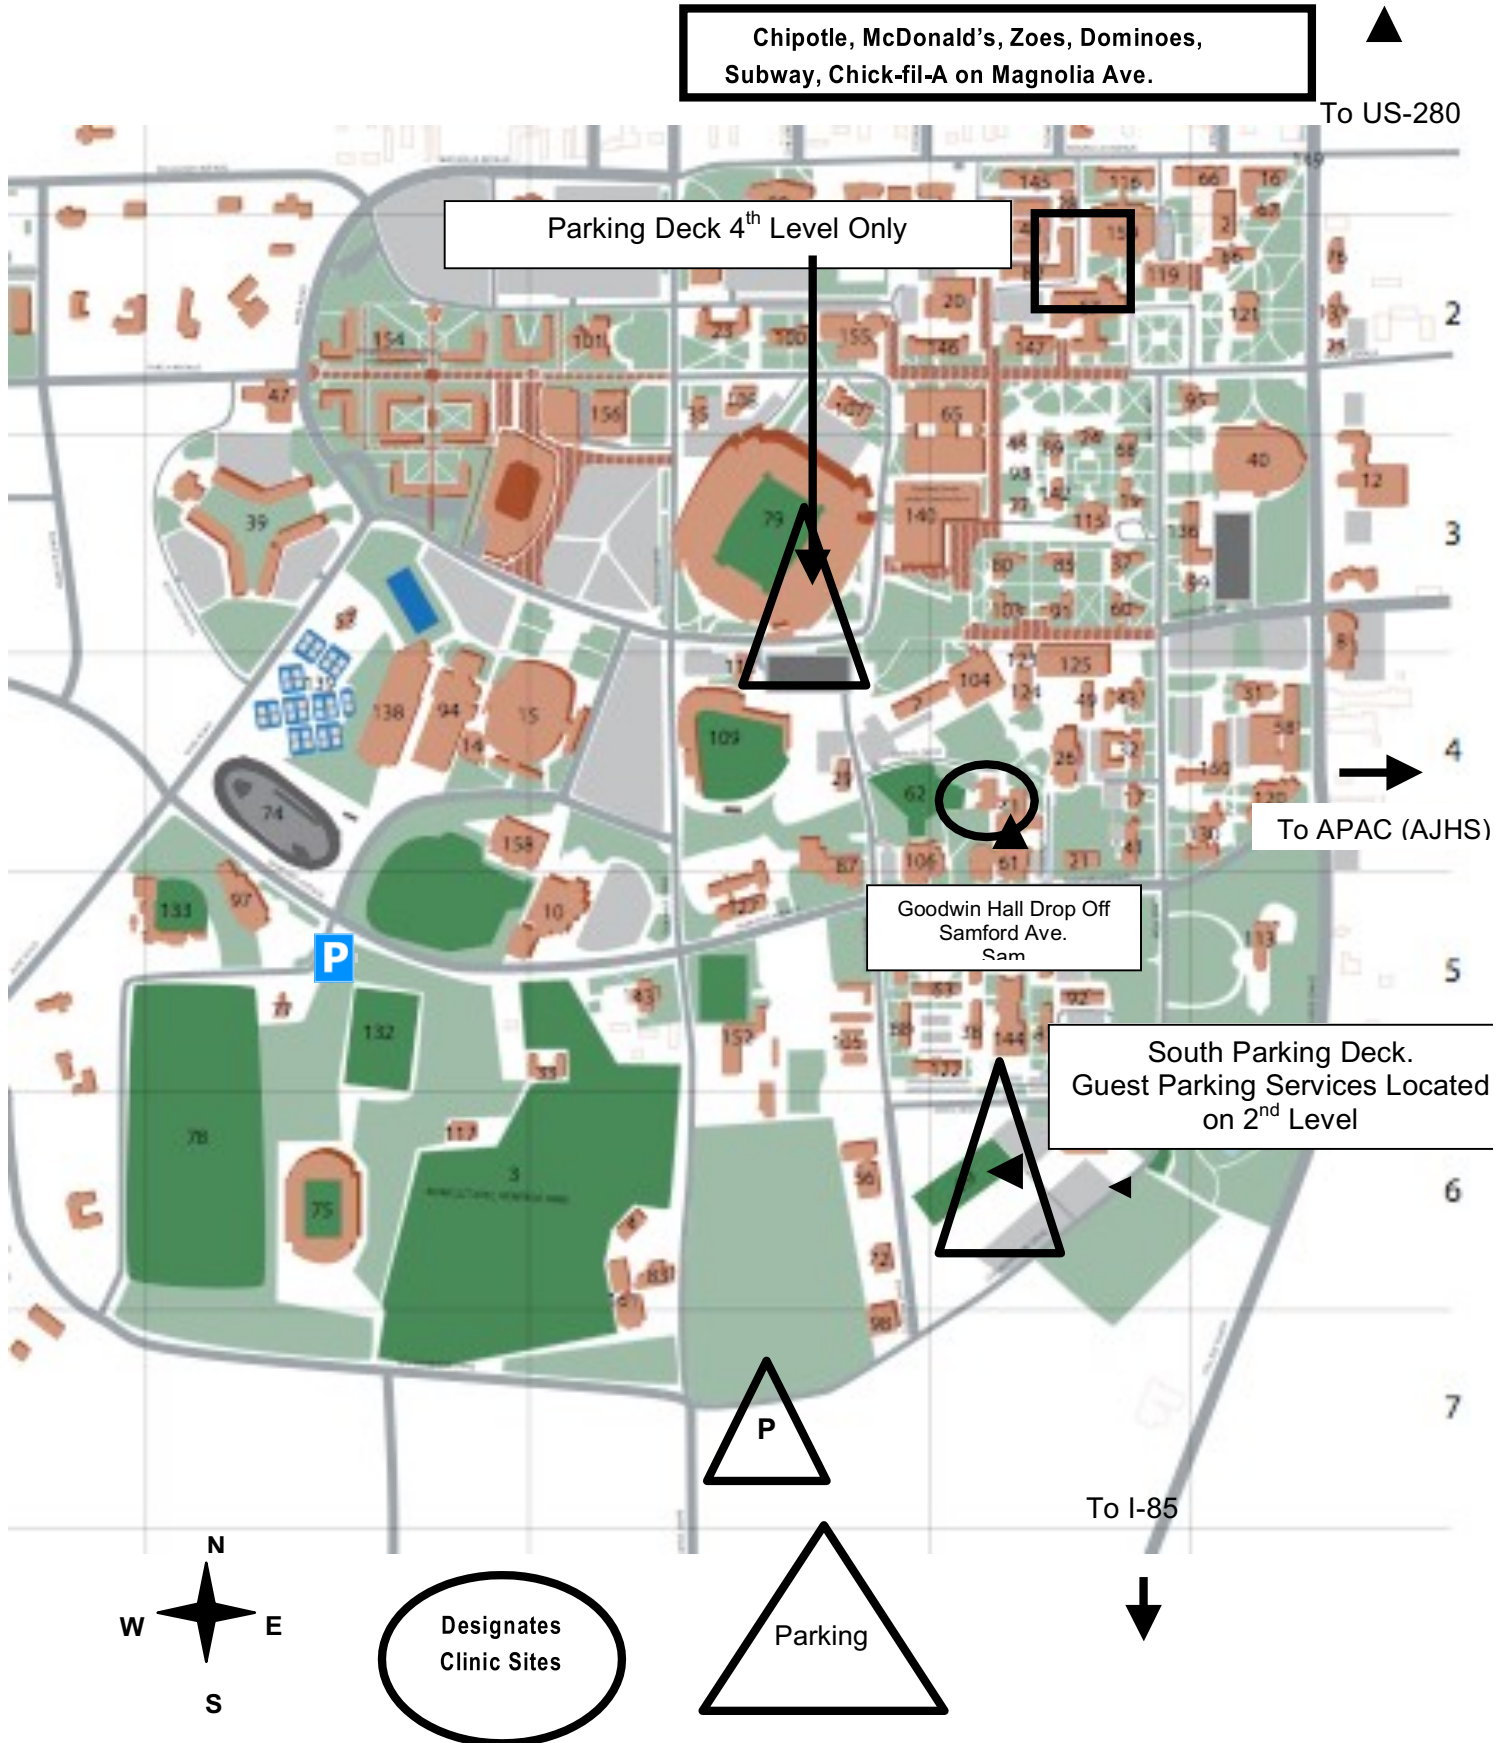

2018 Auburn University High School Symphonic Honor Band Festival

AUBURN UNIVERSITY CAMPUS MAP