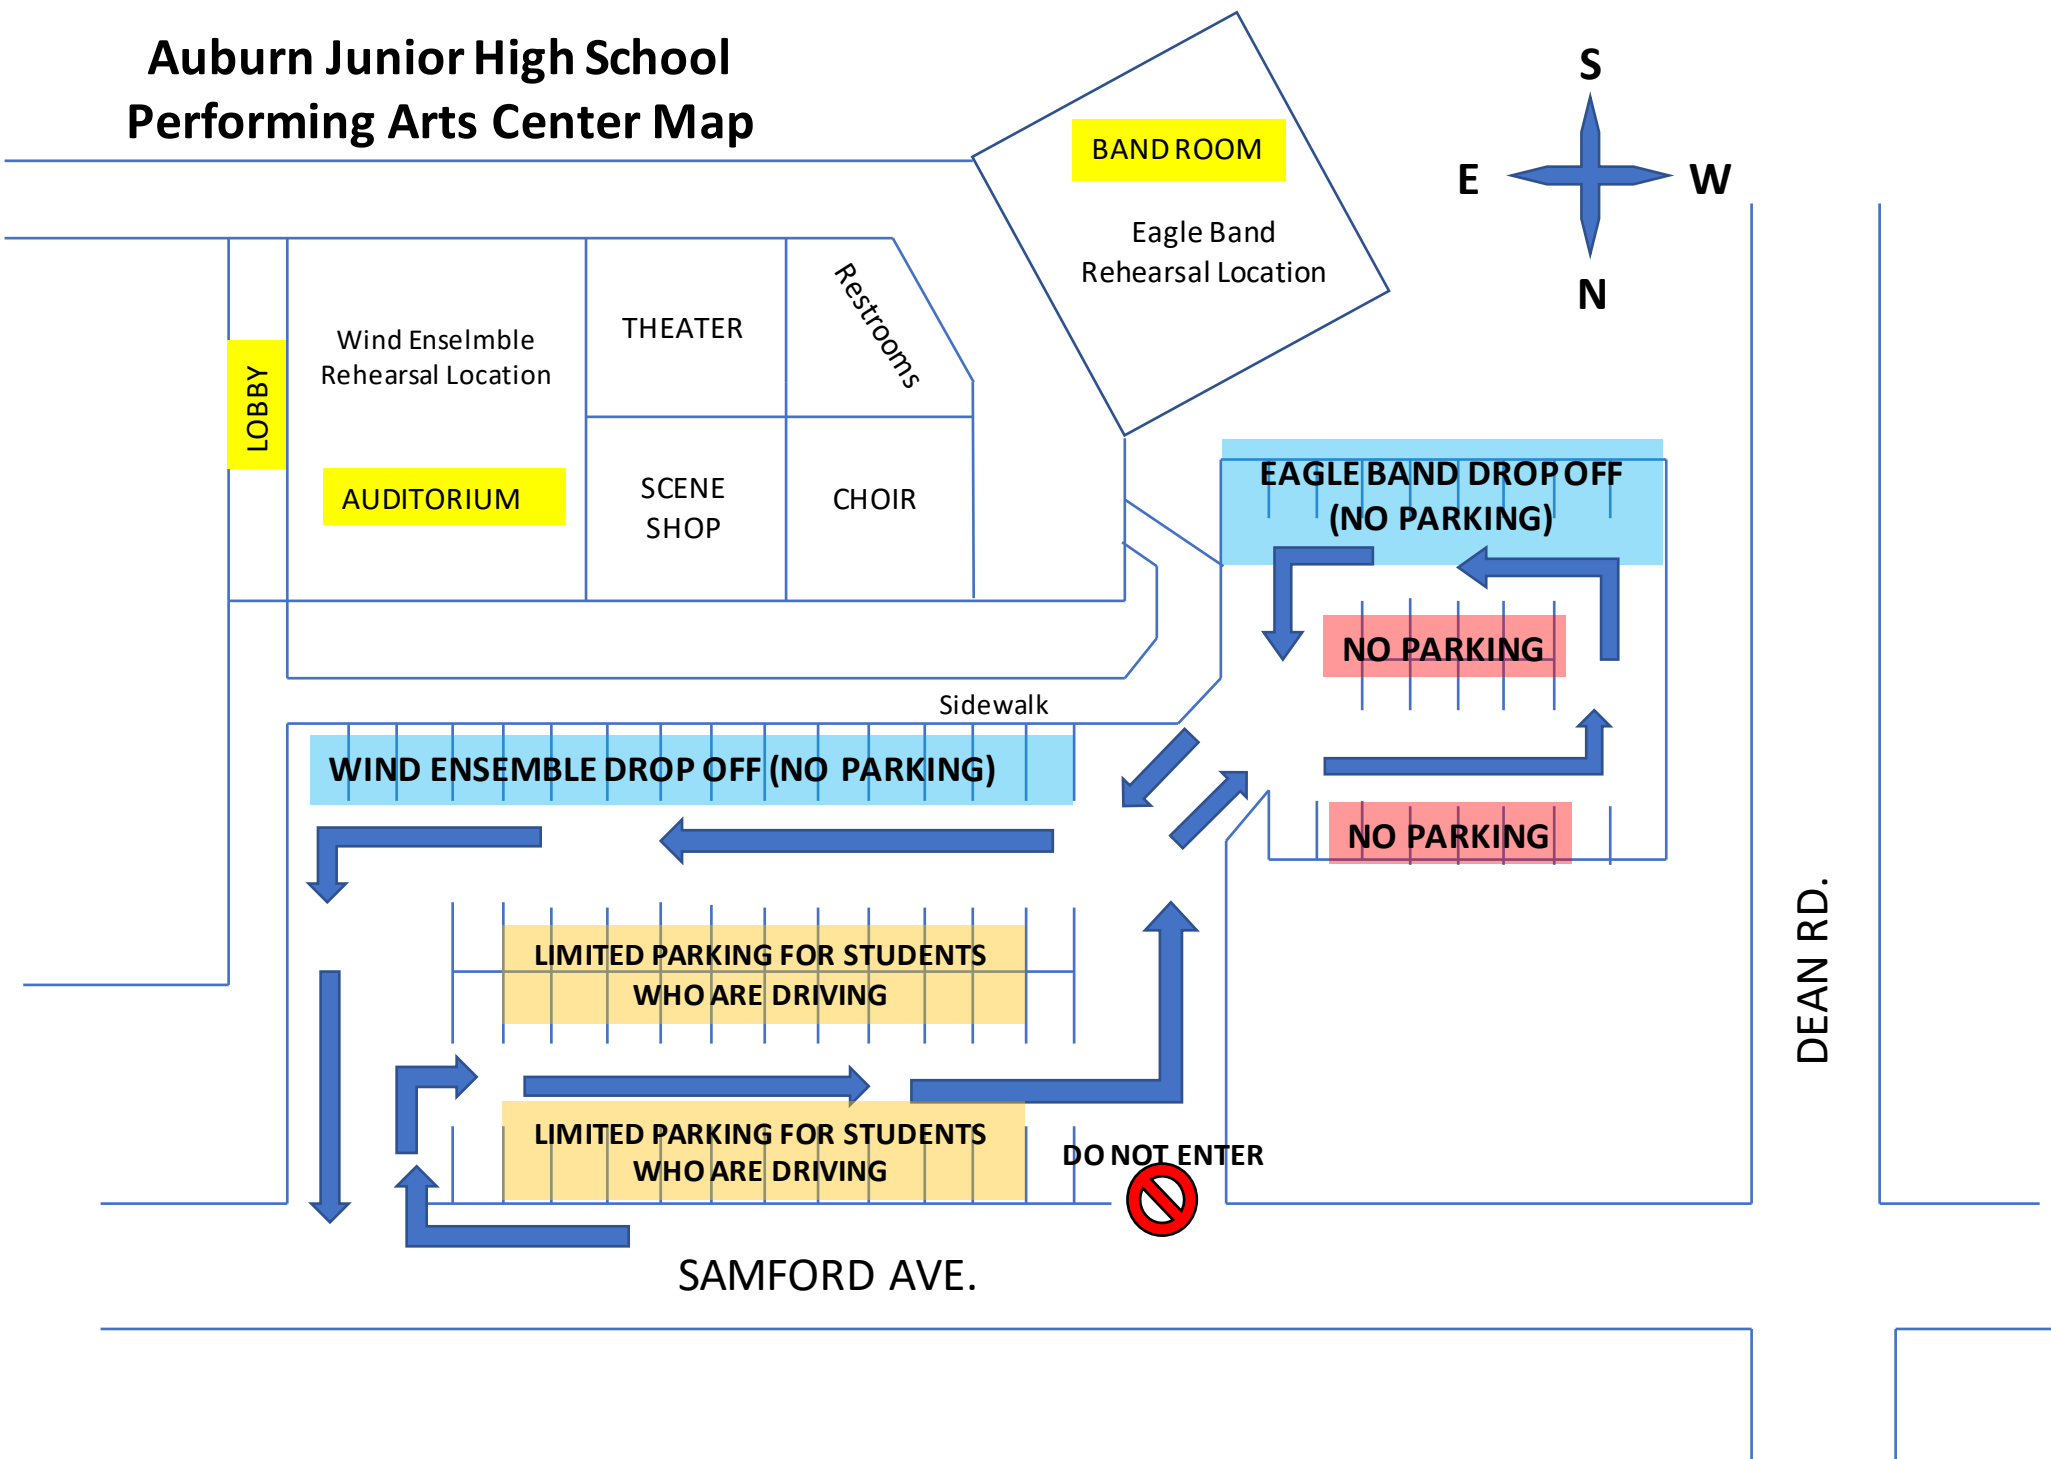

Auburn Junior High School Performing Arts Center Map

2018 Auburn University High School Symphonic Honor Band Festival