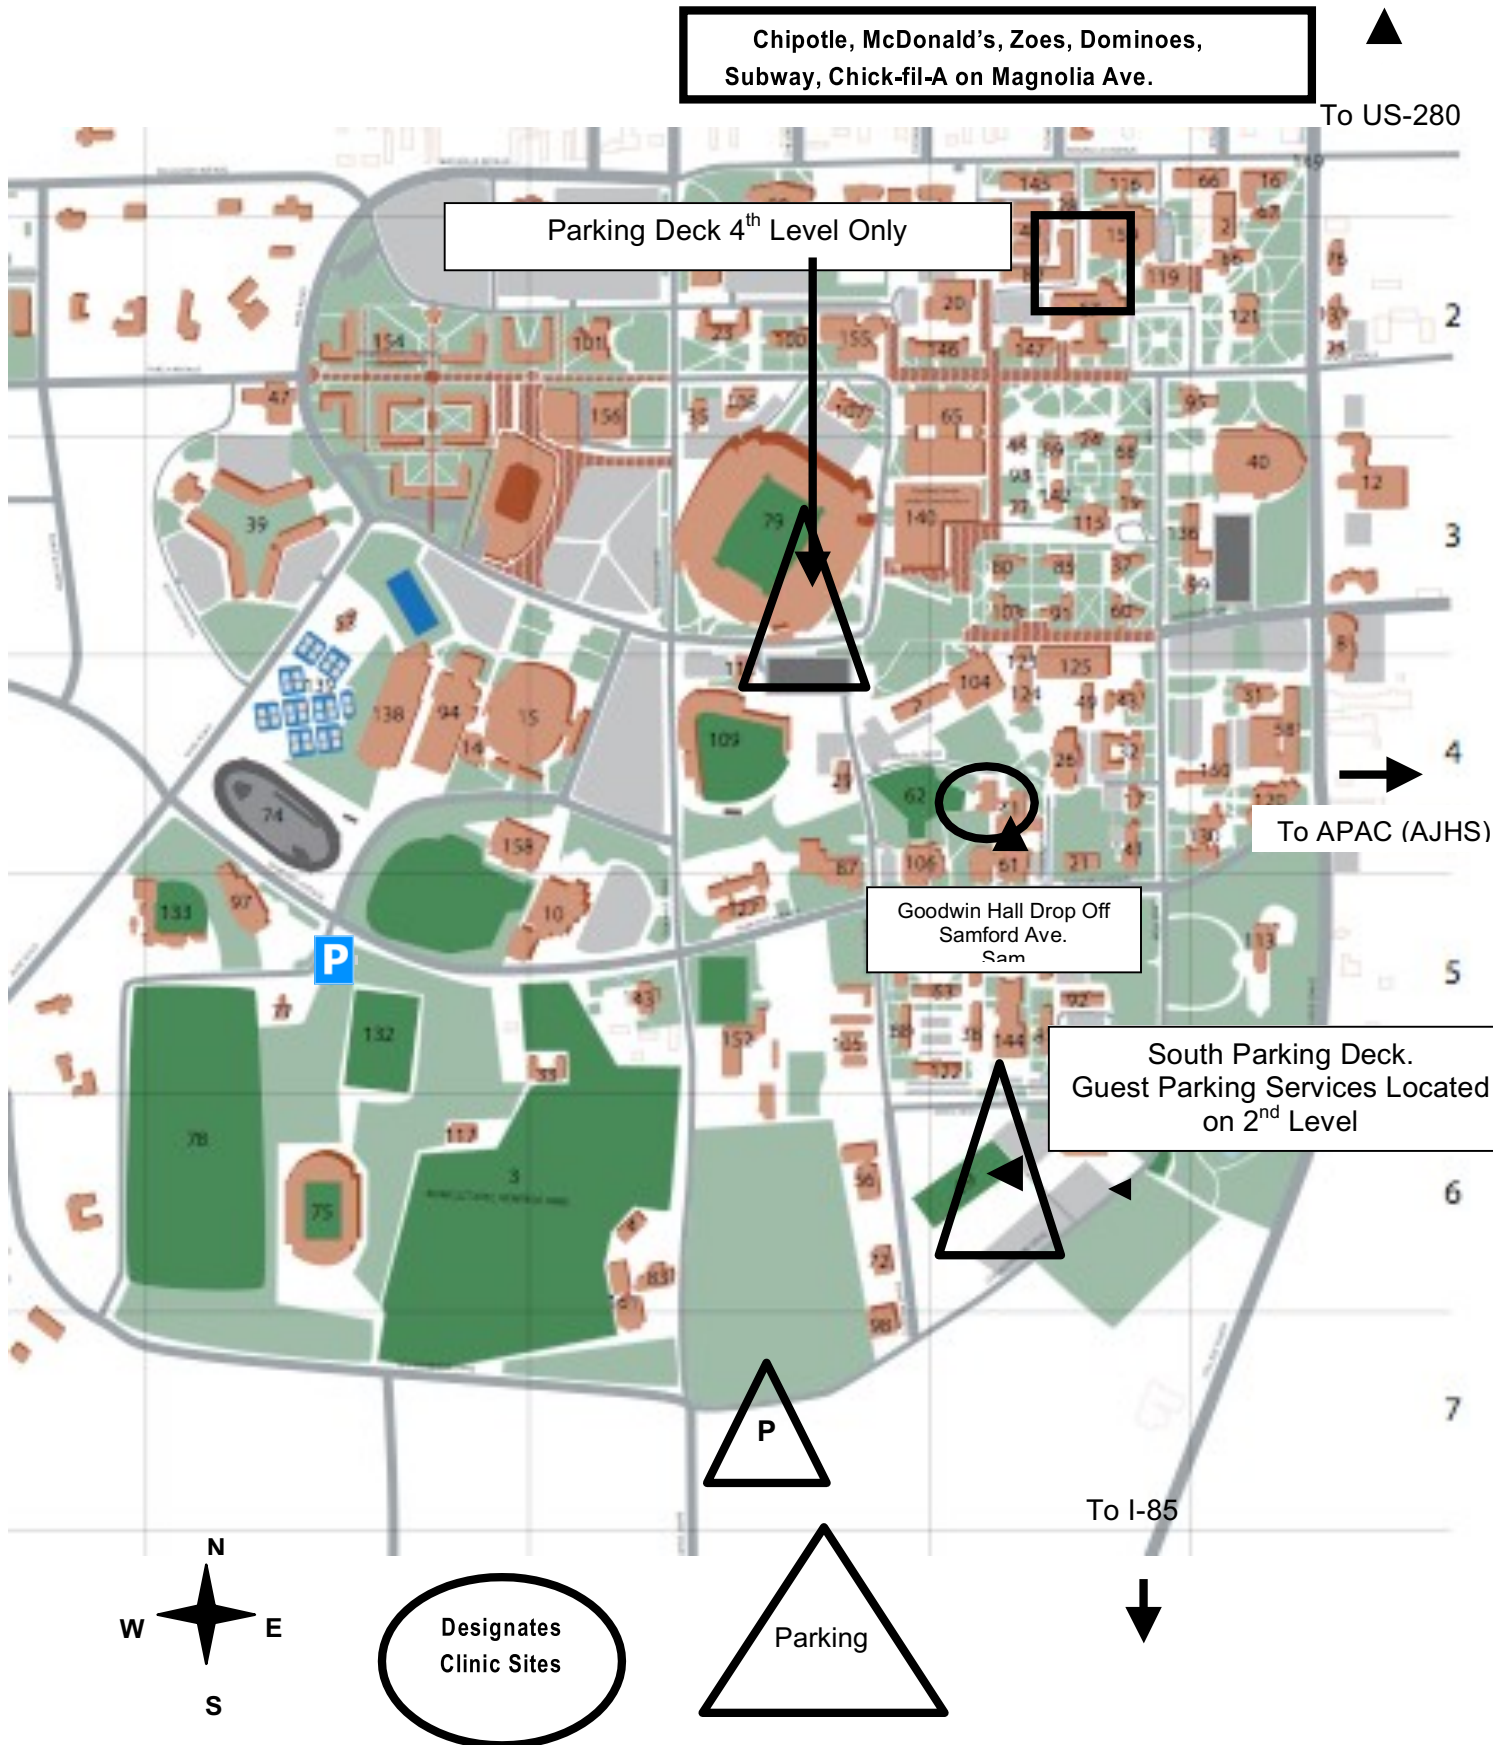

2018 Auburn University Middle School Symphonic Honor Band Festival

AUBURN UNIVERSITY CAMPUS MAP