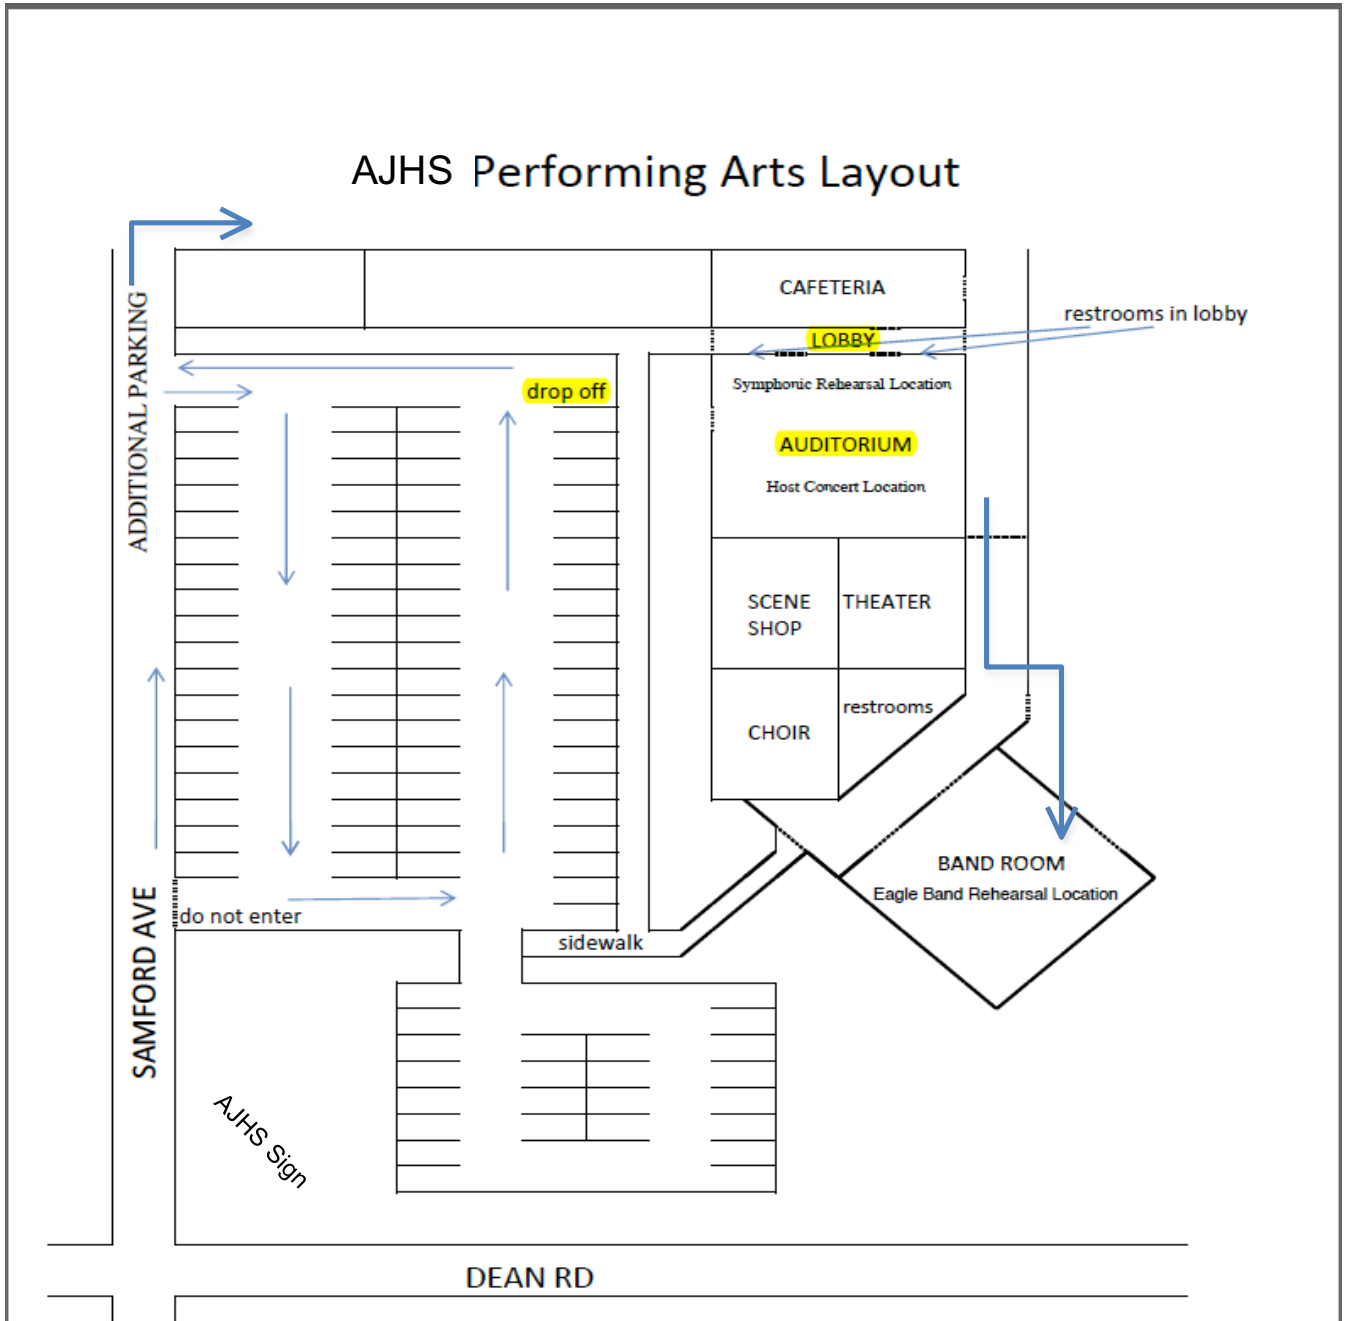

2018 Auburn University Middle School Symphonic Honor Band Festival

Auburn Junior High School Performing Arts Center Map

Toward AU Campus and Goodwin Hall