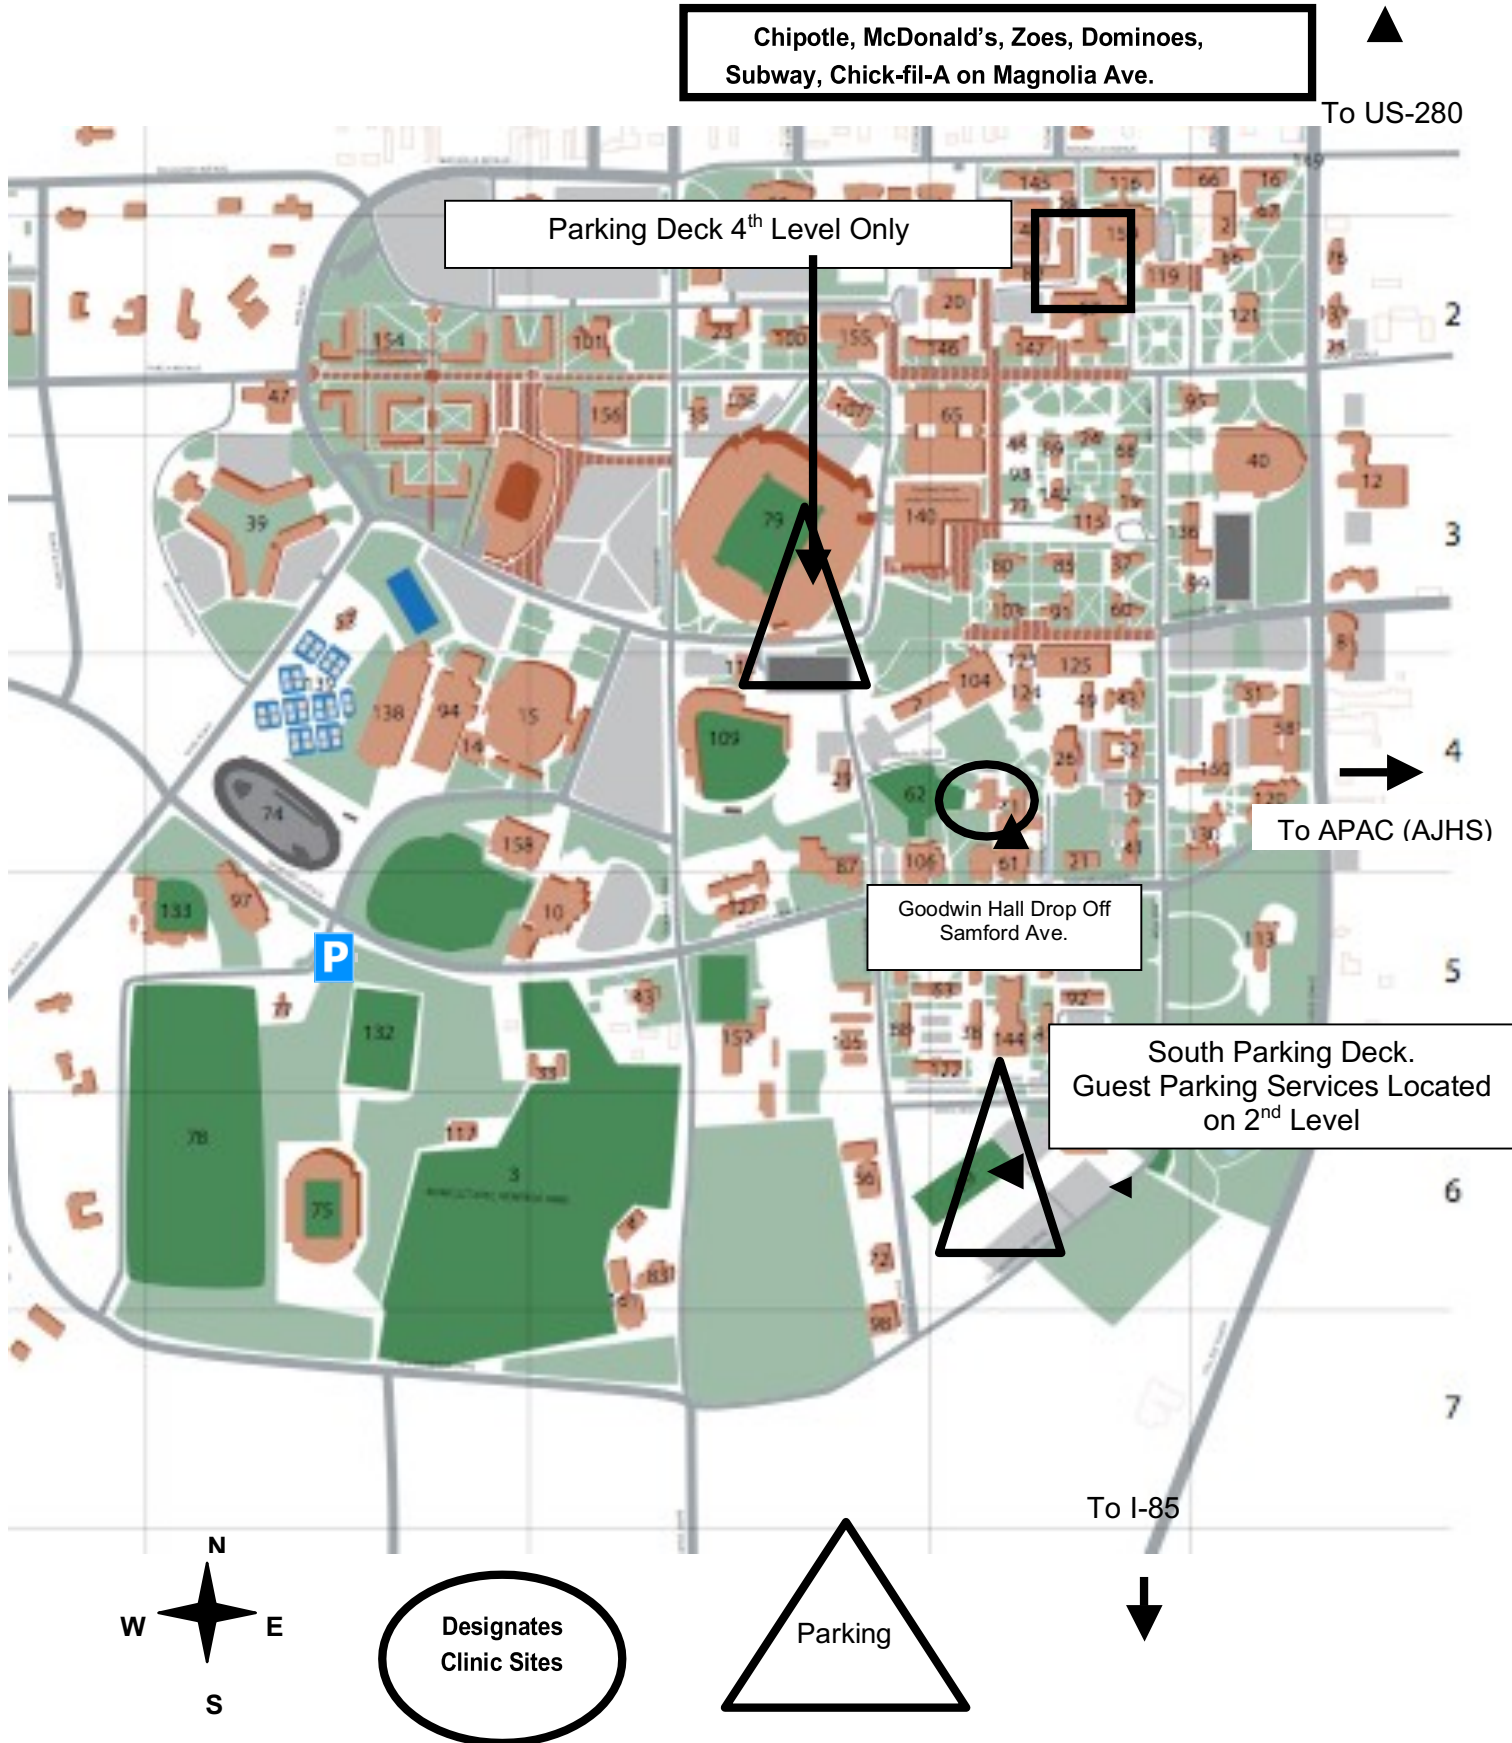

2019 Auburn University Middle School Symphonic Honor Band Festival

AUBURN UNIVERSITY CAMPUS MAP