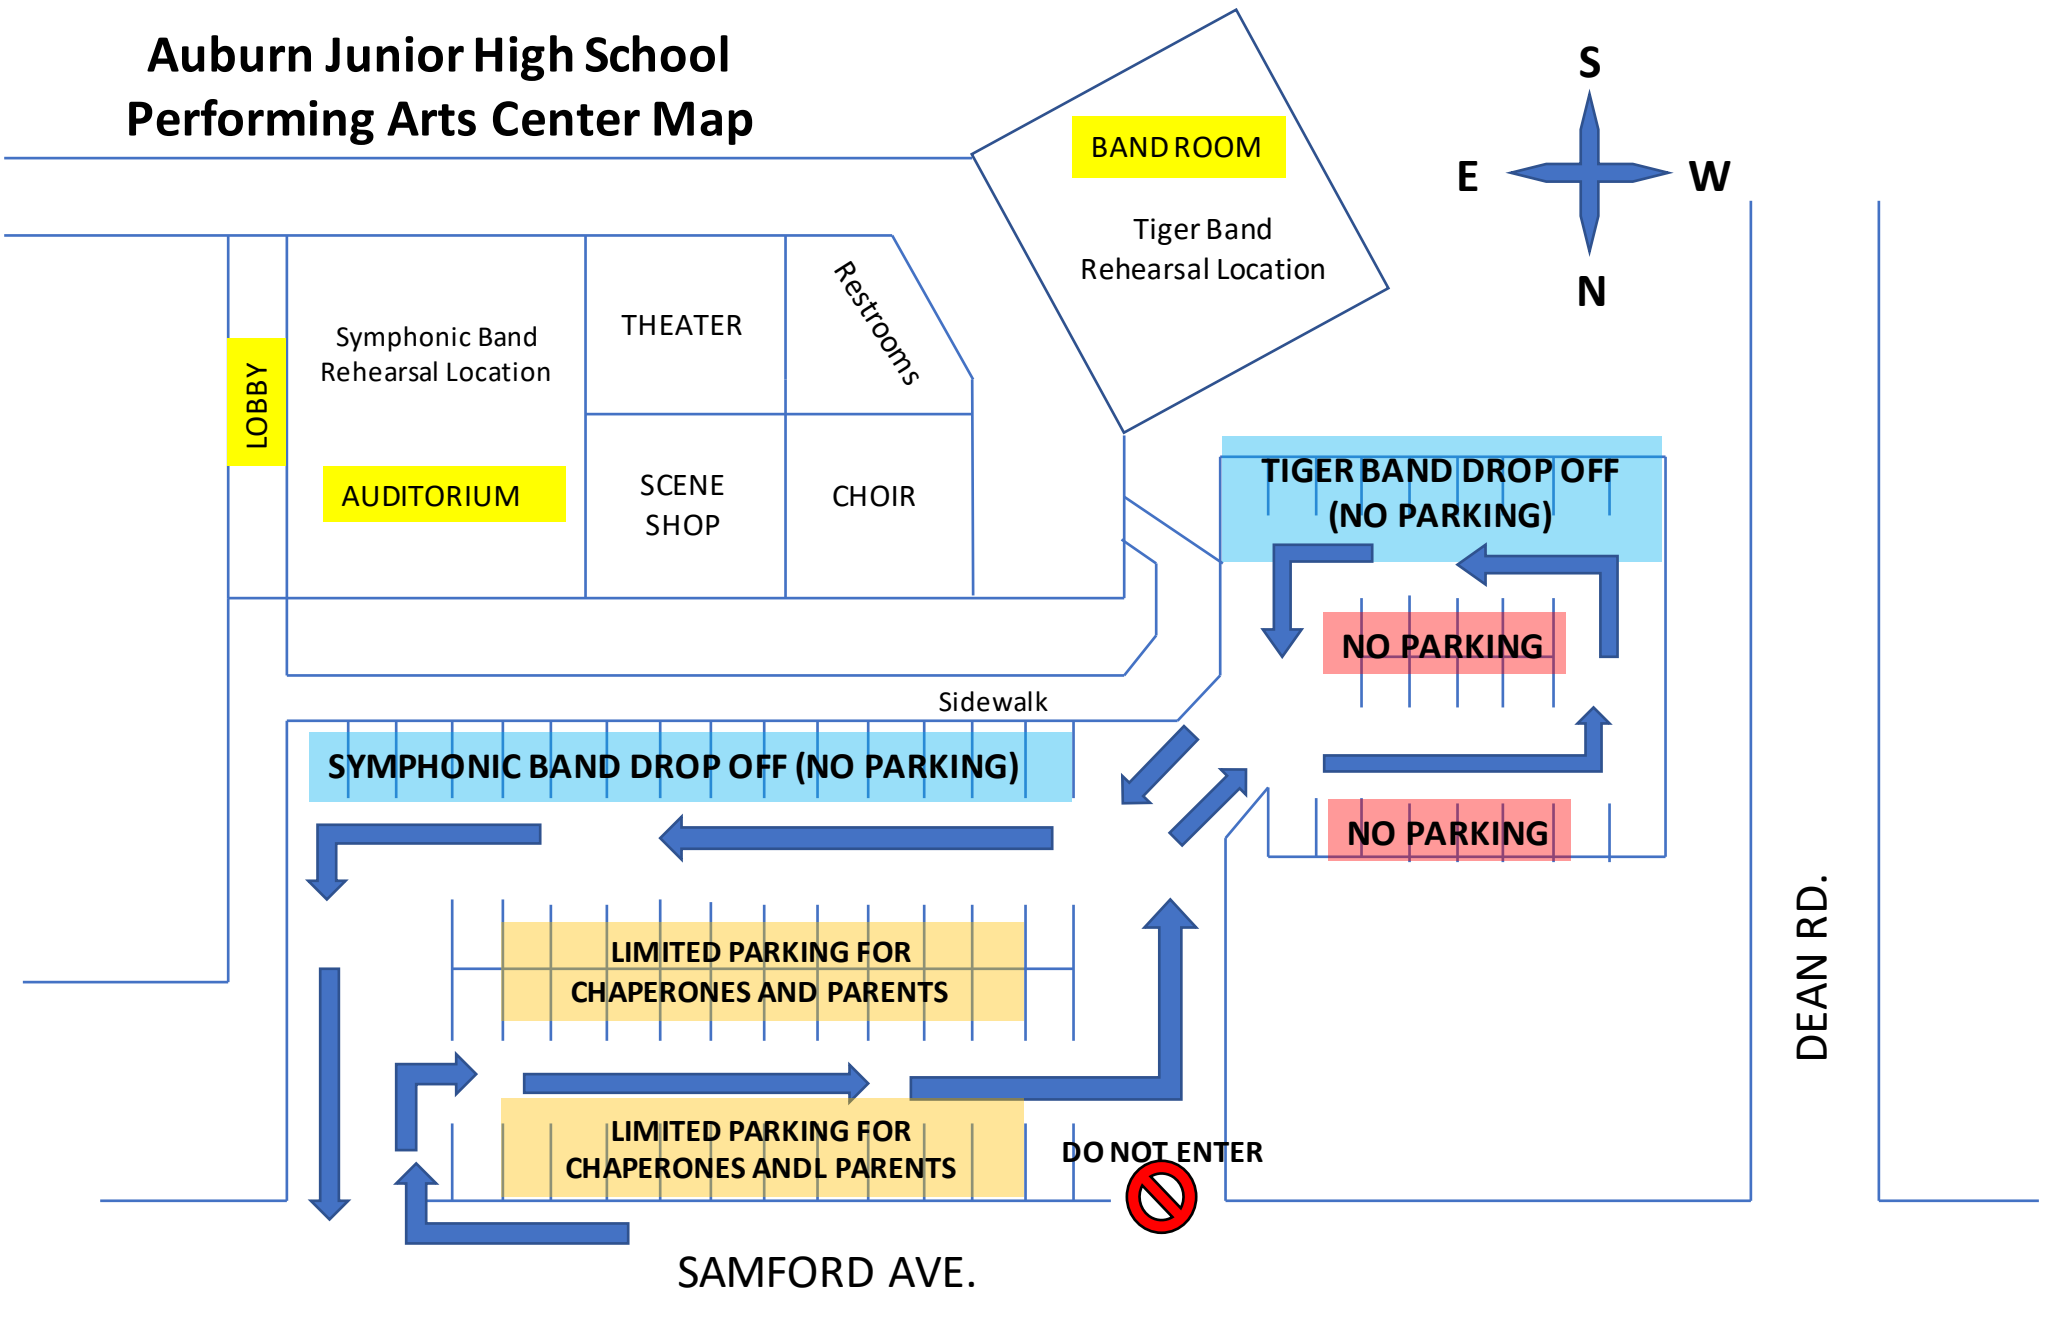

Auburn Junior High School Performing Arts Center Map

2019 Auburn University High School Symphonic Honor Band Festival