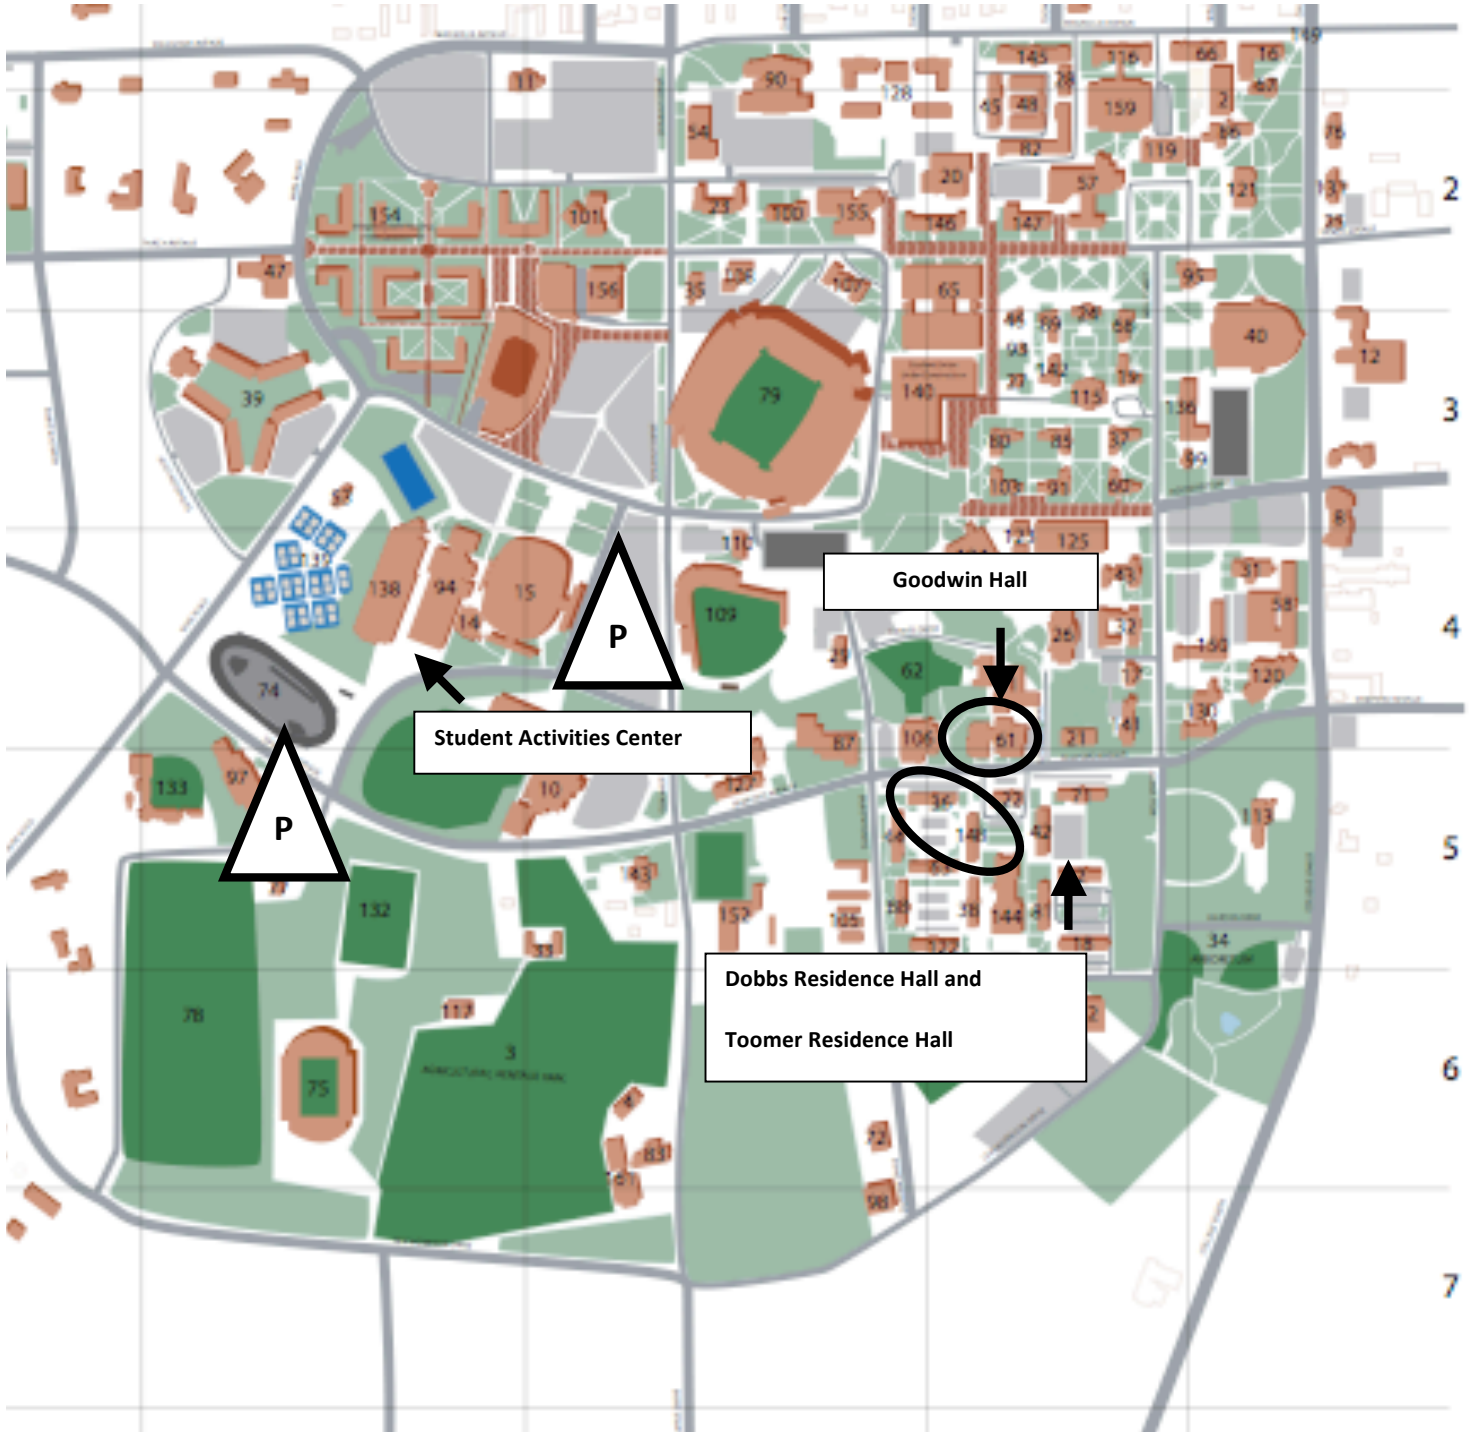

AUBURN UNIVERSITY CAMPUS MAP

↑
To US-280

↓
To I-85

Directions and Parking to the Coliseum Parking Lot

To Auburn From Montgomery on I-85 North:

1. Get off I-85 N at EXIT 51
2. Take a LEFT at the light onto College St.
3. Stay on College St for 2.2 miles
4. Turn LEFT at Donahue Dr. 1.0 mile
5. Turn LEFT into Coliseum parking lot

To Auburn From Atlanta on I-85 South:

1. Get off I-85 S at EXIT 51.
2. Take a RIGHT at the light onto College St.
3. Stay on College St for about 2.2 miles
4. Turn LEFT at Donahue Dr. 1.0 mile
5. Turn LEFT into Coliseum parking lot

To Auburn from Birmingham on US-280 E:

1. Take a RIGHT off US-280E onto AL-147 (there will be a Conoco Service Station at the intersection).
2. Stay on AL-147 for 2.8 miles.
4. Turn RIGHT onto Shug Jordan Pkwy for 3.3 miles
5. Turn LEFT onto W Samford Ave for 1.1 miles
6. Turn LEFT onto Donahue Dr. for 0.1 miles
7. Turn LEFT into Coliseum parking lot

To Auburn from Birmingham on US-280 E:

1. Take a RIGHT off US-280E onto AL-147 (there will be a Conoco Service Station at the intersection).
2. Stay on AL-147 for 2.8 miles.
4. Turn RIGHT onto Shug Jordan Pkwy for 3.3 miles
5. Turn LEFT onto W Samford Ave for 0.8 miles.
6. Turn RIGHT onto Biggio Dr.
7. Turn RIGHT immediately into the parking lot on your right outside of the McWhorter Center.