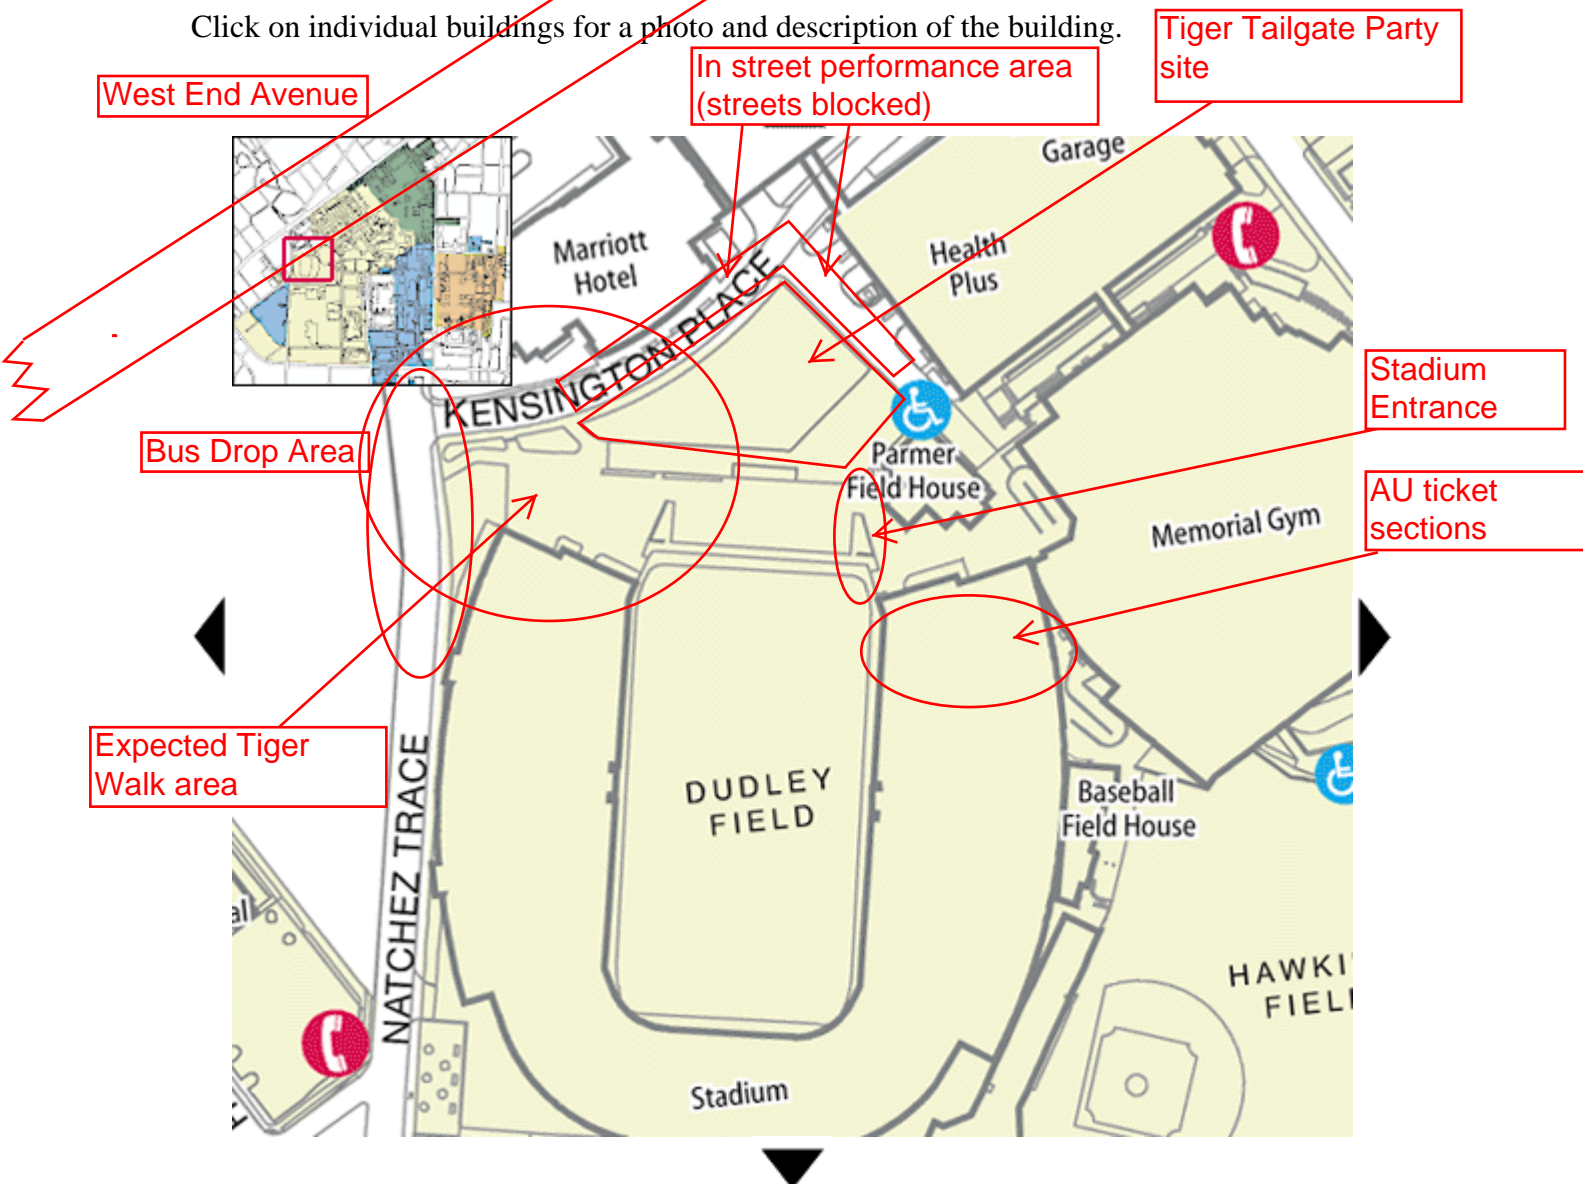

Click on individual buildings for a photo and description of the building.

[Main map](#) | [How to use this map](#) | [Vicinity Map](#) | [Building list](#) | [Vanderbilt Homepage](#)

The Online Campus Map is a joint project developed by [Creative Services](#) and [Campus Planning and Construction, Facilities Information Services](#).